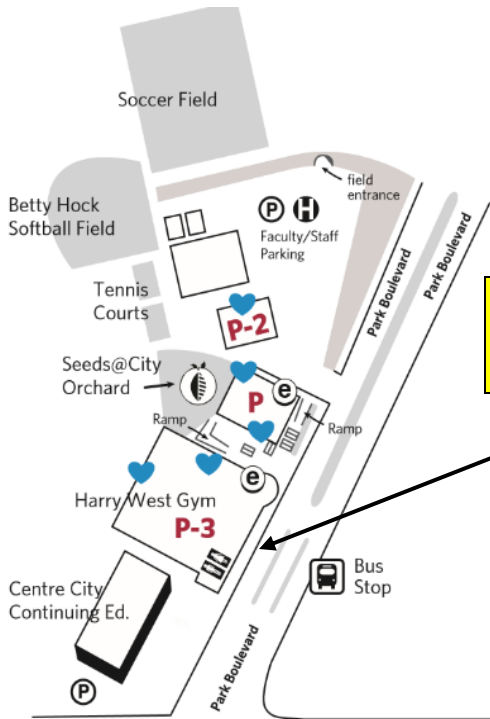

# SAN DIEGO CITY COLLEGE

1313 Park Boulevard | San Diego, CA 92101

**Opening Session  
Participant Drop-Off**

**Parking  
Workshop Presenters,  
Exhibitors, Volunteers,  
Staff and Public**

**Check-In Tables  
Workshop Presenters,  
Exhibitors, Volunteers and  
Staff please check-in here**

**Workshops**

**Event Location  
and Resource Fair**

City College  
Trolley Stop

Parking  
Entrance