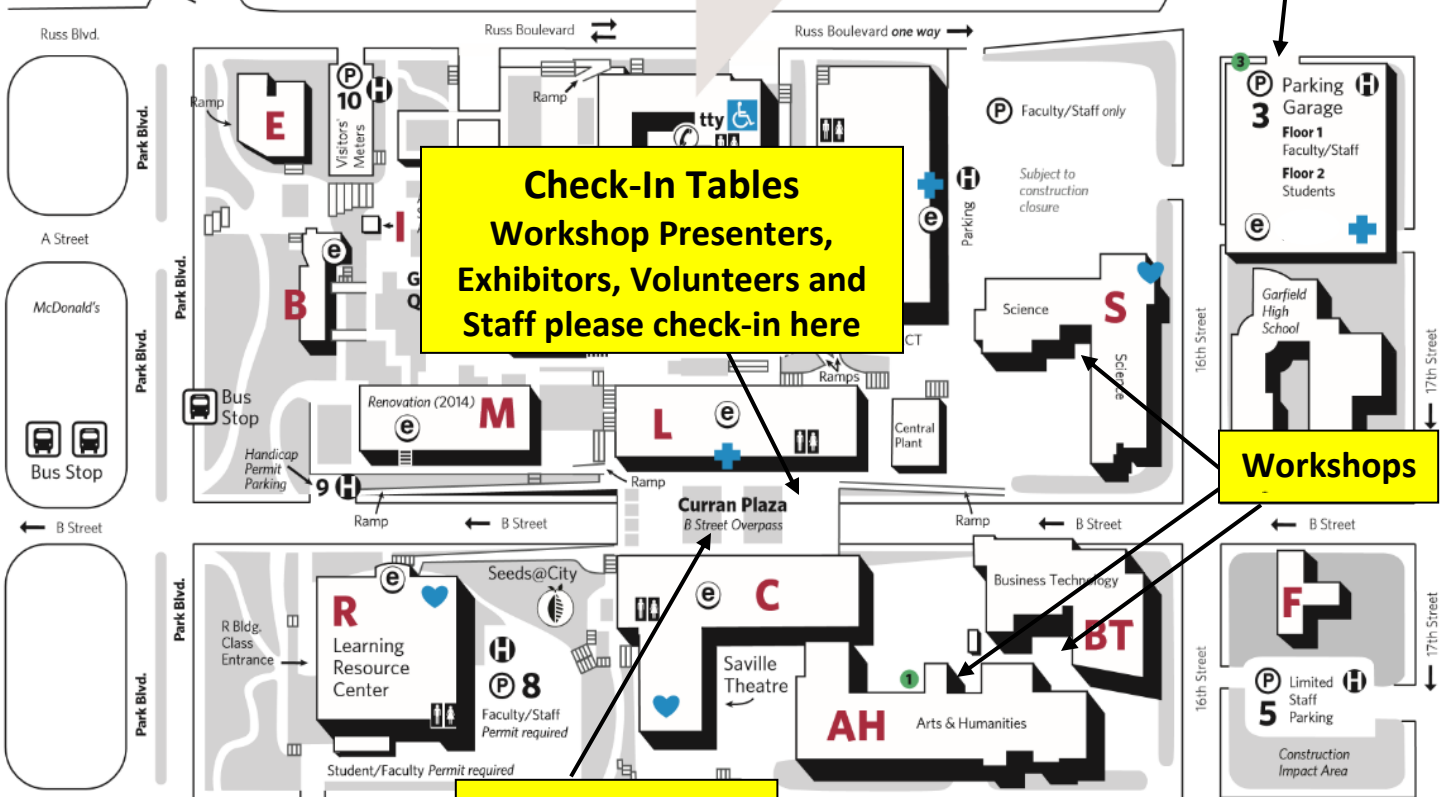

# SAN DIEGO CITY COLLEGE

1313 Park Boulevard | San Diego, CA 92101

**Opening Session  
Participant Drop-Off**

**Parking  
Workshop Presenters,  
Exhibitors, Volunteers,  
Staff and Public**

**Check-In Tables  
Workshop Presenters,  
Exhibitors, Volunteers and  
Staff please check-in here**

**Workshops**

**Event Location  
and Resource Fair**

City College  
Trolley Stop

Parking  
Entrance